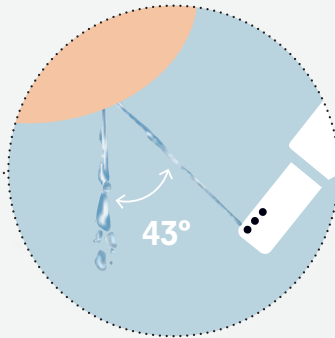

WASHLET™

TOTO always positions the wand jet above the ceramic bowl

Hygienic wand jet

- Positioned above the ceramic bowl – away from the “action”
- Cannot come into contact with urine or faeces after use
- Cannot come into contact with flushing water
- A higher position protects the wand jet and components from being affected by rising water due to a clogged toilet

Conventional shower toilet

Wand jet placed within the toilet bowl

Great potential for contamination

- Positioned in the middle of the “action”
- Tip of the wand jet can come into contact with urine and faeces
- Wand jet can come into contact with flush water
- Wand jet and technology are placed within the toilet bowl, and can be contaminated if the toilet is clogged

WASHLET™

As clean as brand new –
with every use

Wand jet position

The wand jet extends at a 43° angle during cleansing. This careful positioning means faeces cannot come into contact with the wand jet during cleansing.

Rimless design

The rimless toilet bowl is standard on all TOTO toilets. There are no difficult to reach places for dirt and waste to accumulate.

PreMist

A fine mist of water is sprayed on the ceramic surface, forming a water film that makes it more difficult for waste and dirt to accumulate.