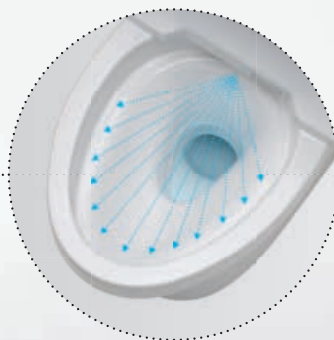

Above the rim wand jet placement – for maximum hygiene

Every WASHLET™ features proven TOTO clean technologies. Importantly placing the **wand jet above the toilet bowl** thus avoiding contamination. This keeps the WASHLET™ incredibly clean – like the very first time it was used. The TOTO WASHLET™ is a shower toilet with the highest hygiene standards.

Conventional shower toilet

Wand jet placed within the toilet bowl

Great potential for contamination

- Positioned in the middle of the “action”
- Tip of the wand jet can come into contact with urine and faeces
- Wand jet can come into contact with flush water
- Wand jet and technology are placed within the toilet bowl, and can be contaminated if the toilet is clogged

WASHLET™

As clean as brand new –
with every use

Wand jet position

The wand jet extends at a 43° angle during cleansing. This careful positioning means faeces cannot come into contact with the wand jet during cleansing.

Rimless design

The rimless toilet bowl is standard on all TOTO toilets. There are no difficult to reach places for dirt and waste to accumulate.

PreMist

A fine mist of water is sprayed on the ceramic surface, forming a water film that makes it more difficult for waste and dirt to accumulate.