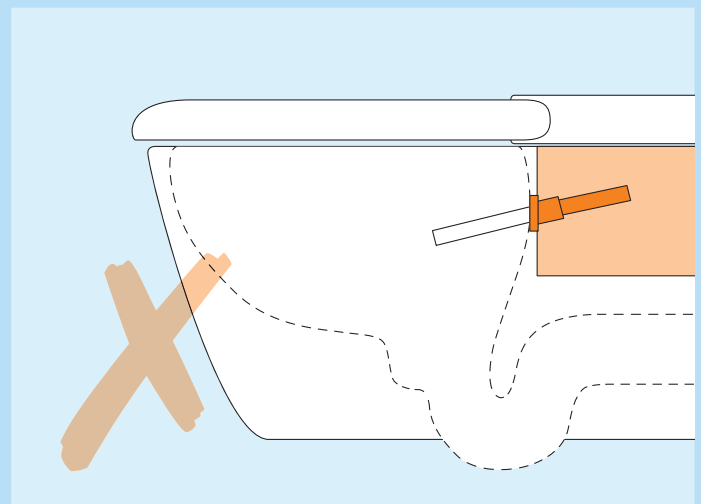

Above the rim wand jet placement – for maximum hygiene

Every WASHLET™ features proven TOTO clean technologies. Importantly placing the **wand jet above the toilet bowl** thus avoiding contamination. This keeps the WASHLET™ incredibly clean – like the very first time it was used. The TOTO WASHLET™ is a shower toilet with the highest hygiene standards.

WASHLET™

TOTO always positions the wand jet above the ceramic bowl

Hygienic wand jet

- Positioned above the ceramic bowl – away from the “action”
- Cannot come into contact with urine or faeces after use
- Cannot come into contact with flushing water
- A higher position protects the wand jet and components from being affected by rising water due to a clogged toilet

Conventional shower toilet

Wand jet placed within the toilet bowl

Great potential for contamination

- Positioned in the middle of the “action”
- Tip of the wand jet can come into contact with urine and faeces
- Wand jet can come into contact with flush water
- Wand jet and technology are placed within the toilet bowl, and can be contaminated if the toilet is clogged

WASHLET™

As clean as brand new –
with every use

Wand jet position

The wand jet extends at a 43° angle during cleansing. This careful positioning means faeces cannot come into contact with the wand jet during cleansing.