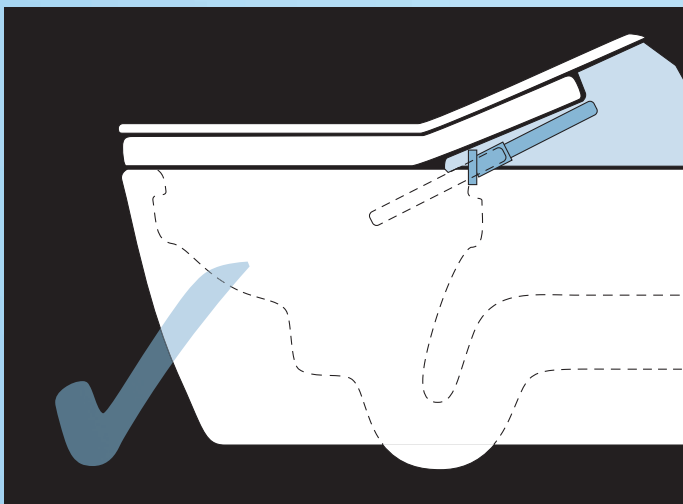

Above the rim wand jet placement – for maximum hygiene

Every WASHLET™ features proven TOTO clean technologies. Importantly placing the **wand jet above the toilet bowl** thus avoiding contamination. This keeps the WASHLET™ incredibly clean – like the very first time it was used. The TOTO WASHLET™ is a shower toilet with the highest hygiene standards.

WASHLET™

TOTO always positions the wand jet above the ceramic bowl

Hygienic wand jet

- Positioned above the ceramic bowl – away from the “action”
- Cannot come into contact with urine or faeces after use
- Cannot come into contact with flushing water
- A higher position protects the wand jet and components from being affected by rising water due to a clogged toilet

Conventional shower toilet

Wand jet placed within the toilet bowl

Great potential for contamination

- Positioned in the middle of the “action”
- Tip of the wand jet can come into contact with urine and faeces
- Wand jet can come into contact with flush water
- Wand jet and technology are placed within the toilet bowl, and can be contaminated if the toilet is clogged

WASHLET™

As clean as brand new –
with every use

Wand jet position

The wand jet extends at a 43° angle during cleansing. This careful positioning means faeces cannot come into contact with the wand jet during cleansing.