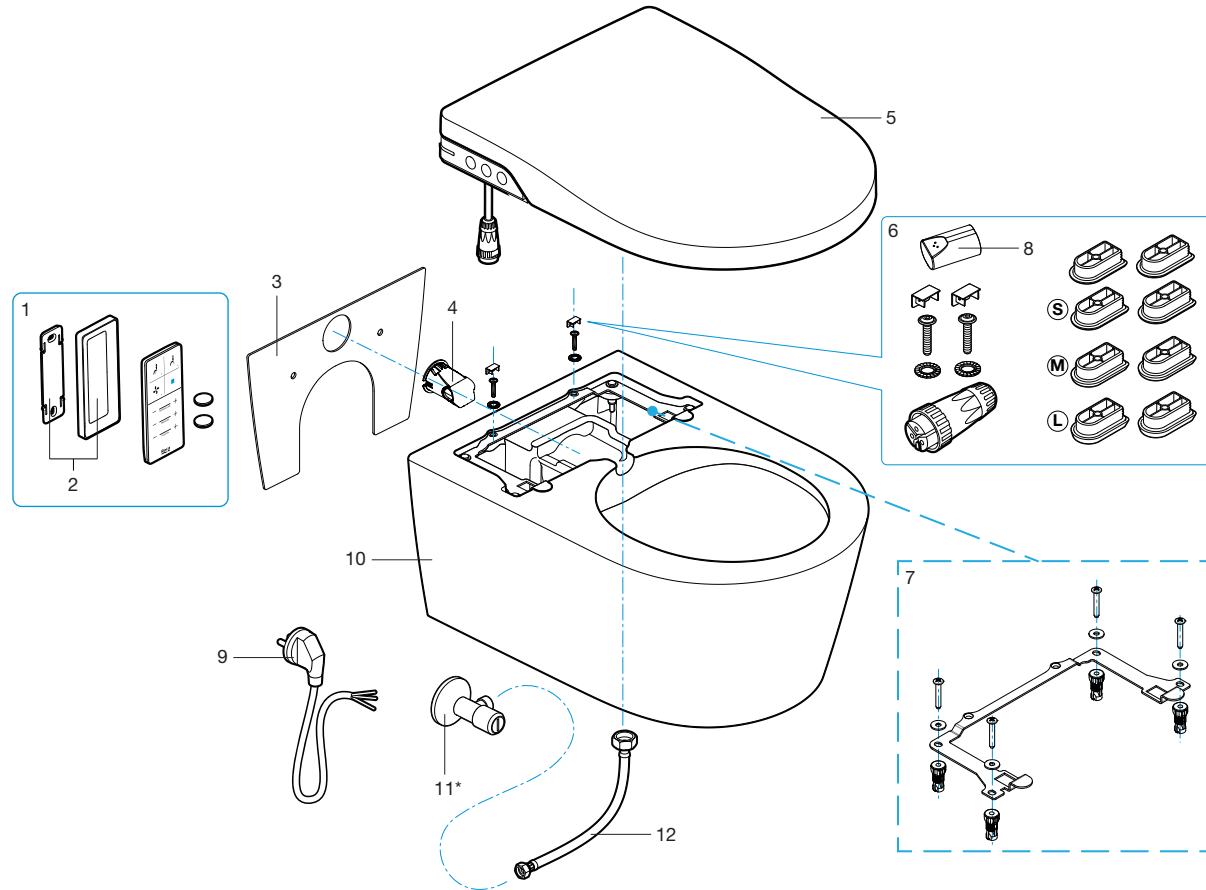

SMART TOILET IN-WASH INSPIRA

ACCESORIOS MODELOS SUSPENDIDOS
Accessories wall-hang models

IN-WASH INSPIRA SUSPENDIDO Wall-hang	
A803060..1	EU
A803060..2	UK
A803060..R	AU

1	AT0010600R	
2	AT0010700R	
3	AT0018700R	
4	AV0034100R	
5	AT0010400R	
6	AT0010500R	
7	AT0019100R	
8	AT0012300R	
9	AT0018800R	EU
	AT0018900R	UK
	AT0019000R	AU
10	AT0013200R	
11	AT0019200R	EU
12		UK
12	AG0148700R	AU

11 * No incluido para producto Australiano.
Not included for Australian product.