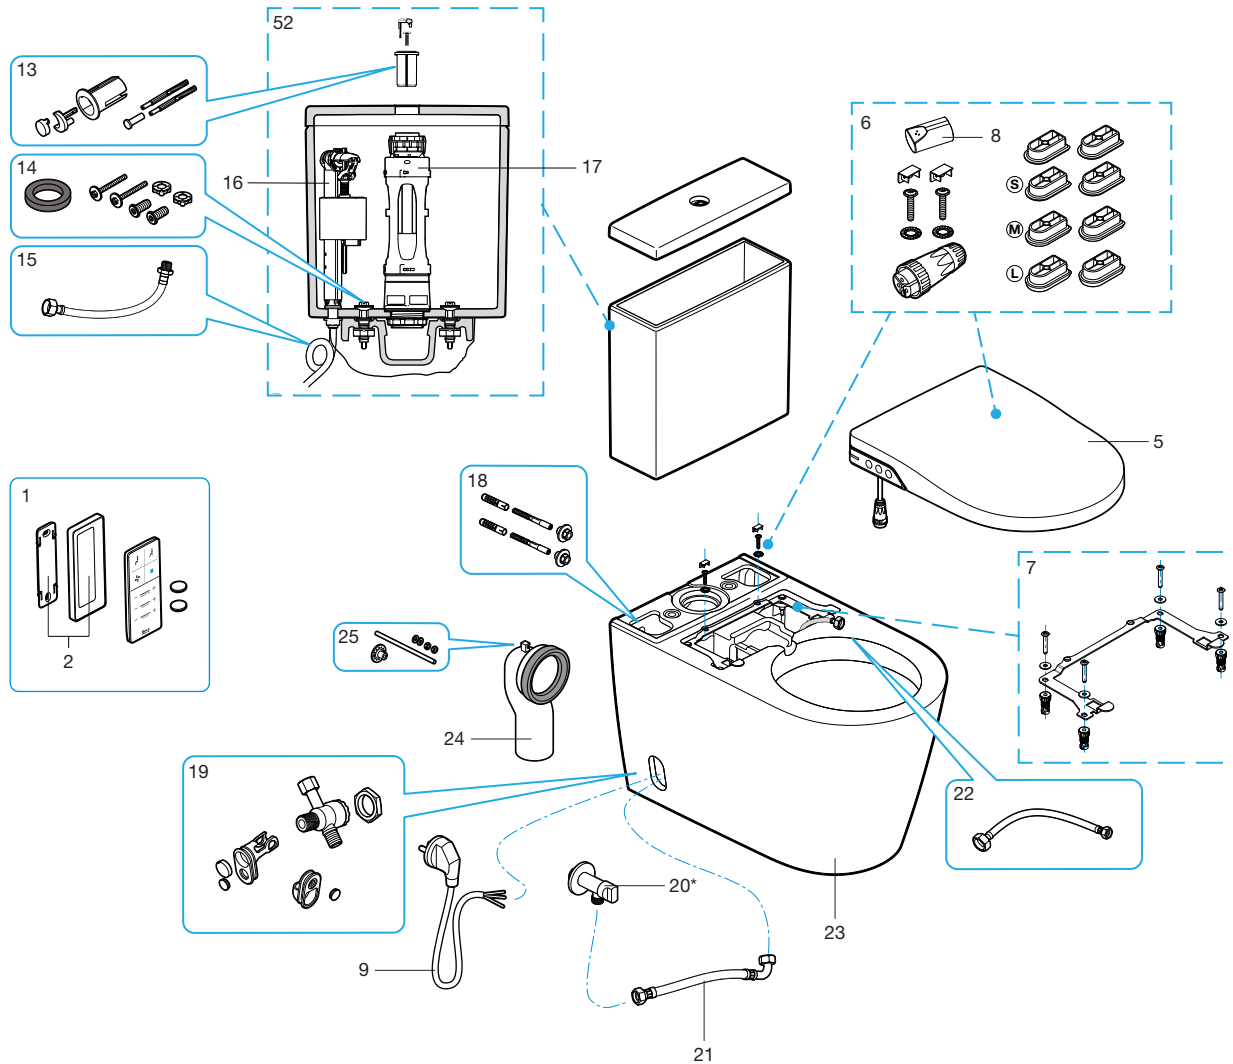

ACCESORIOS MODELOS SUSPENDIDOS
Accessories wall-hang models

IN-WASH INSPIRA SUSPENDIDO Wall-hang	
A803060..1	EU
A803060..2	UK
A803060..R	AU

1	AT0010600R	
2	AT0010700R	
3	AT0018700R	
4	AV0034100R	
5	AT0010400R	
6	AT0010500R	
7	AT0019100R	
8	AT0012300R	
9	AT0018800R	EU
	AT0018900R	UK
	AT0019000R	AU
10	AT0013200R	
11	AT0019200R	EU
12		UK
12	AG0148700R	AU

11 * No incluido para producto Australiano.
Not included for Australian product.

SMART TOILET IN-WASH INSPIRA

ACCESORIOS MODELOS DE PIE
Accessories floorstanding models

IN-WASH INSPIRA de PIE Floorstanding	
A803061..1	EU
A803061..2	UK
A803061..R	AU

1	AT0010600R	
2	AT0010700R	
5	AT0010400R	
6	AT0010500R	
7	AT0019100R	
8	AT0012300R	
9	AT0018800R	EU
	AT0018900R	UK
	AT0019000R	AU
13	AH0001700R	EU
14	AH0010500R	UK/AU
15	AG0141400R	EU: 3/8" M - 3/8" H
	AG0141600R	UK/AU: 3/8" M - 1/2" H
	AH0002800R	EU
16	A822062000	AU
	AH0010800R	UK
	AH0000100R	EU
17	A822657000	UK/AU
	A822045400	
19	AT0019300R	
20	AG0141300R	
21	AG0141500R	EU/UK: 3/8" M - 3/8" H
		EU/UK: 1/2" H - 3/4" H
22	AG0148600R	AU: 3/8" M - 1/2" H
		AU: 1/2" H - 3/4" H
23	AT0019400R	
24	AV0007900R	EU/UK
	AV0007000R	AU
	AV0035400R	
52	AT0019600R	EU
	AT0020200R	UK
	AT0020100R	AU