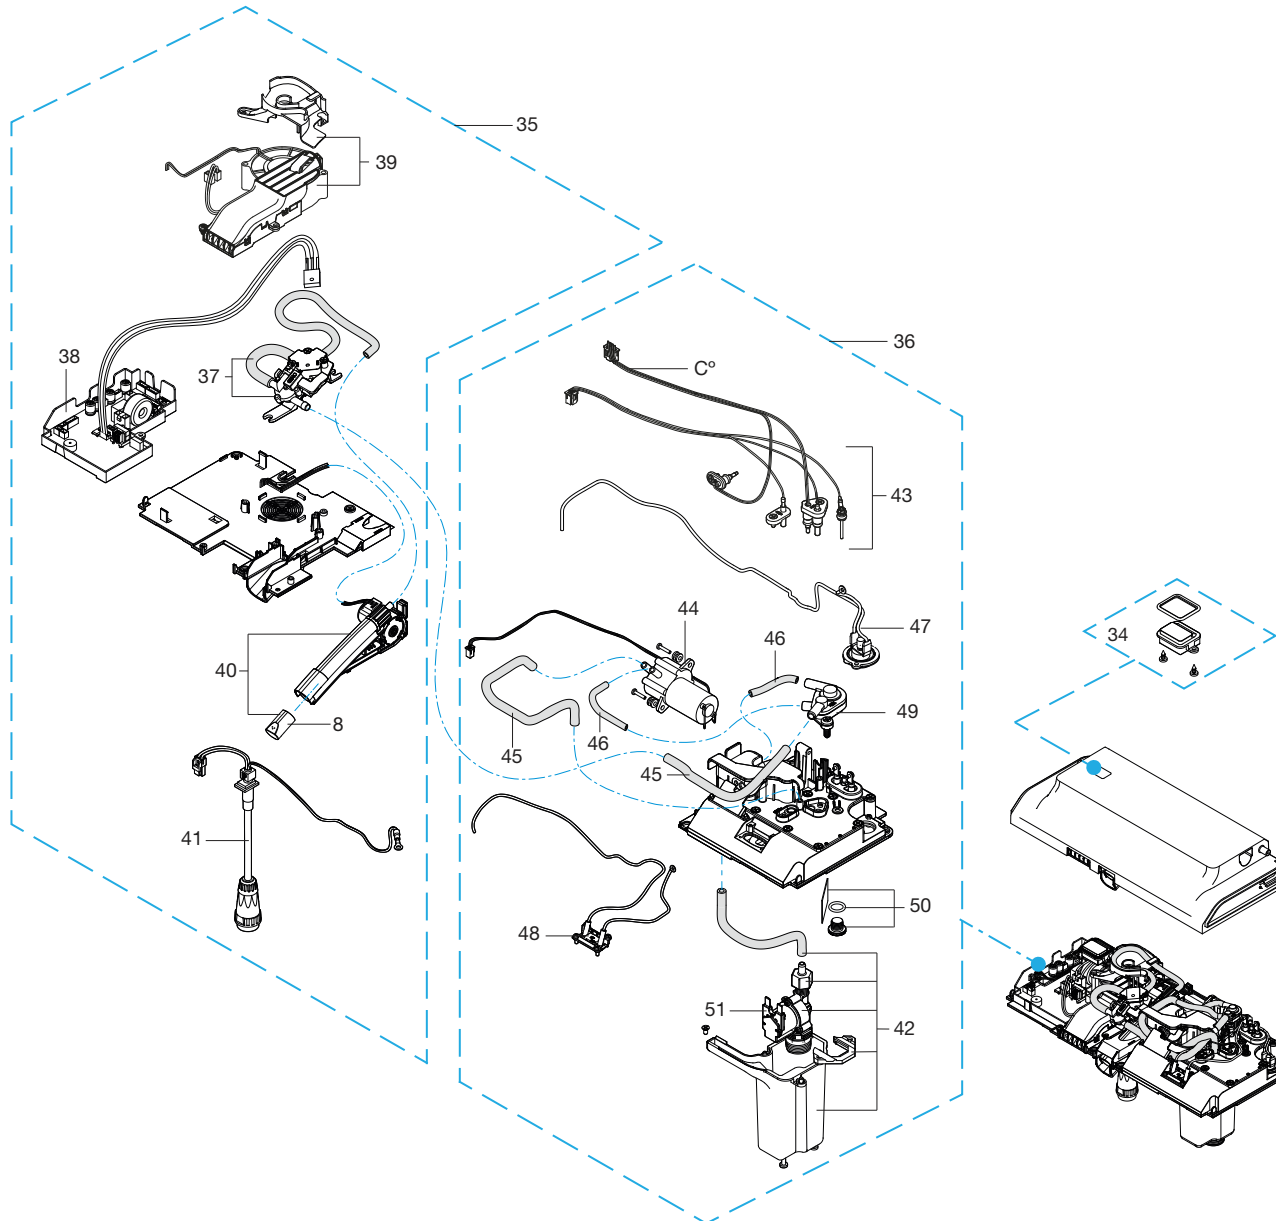

IN-WASH INSPIRA de PIE Floorstanding	
A803061..1	EU
A803061..2	UK
A803061..R	AU

IN-WASH INSPIRA SUSPENDIDO Wall-hang	
A803060..1	EU
A803060..2	UK
A803060..R	AU

8	AT0012300R
34	AT0011800R
35	AT0011300R
36	AT0011400R
37	AT0012400R
38	AT0012000R
39	AT0012100R
40	AT0012200R
41	AT0011900R
42	AT0011700R
43	AT0012700R
44	AT0012600R
45	AT0012600R
46	AT0012600R
47	AT0012600R
48	AT0013100R
49	AT0012900R
45	AT0012900R
46	AT0012900R
50	AT0012500R
51	AT0013000R