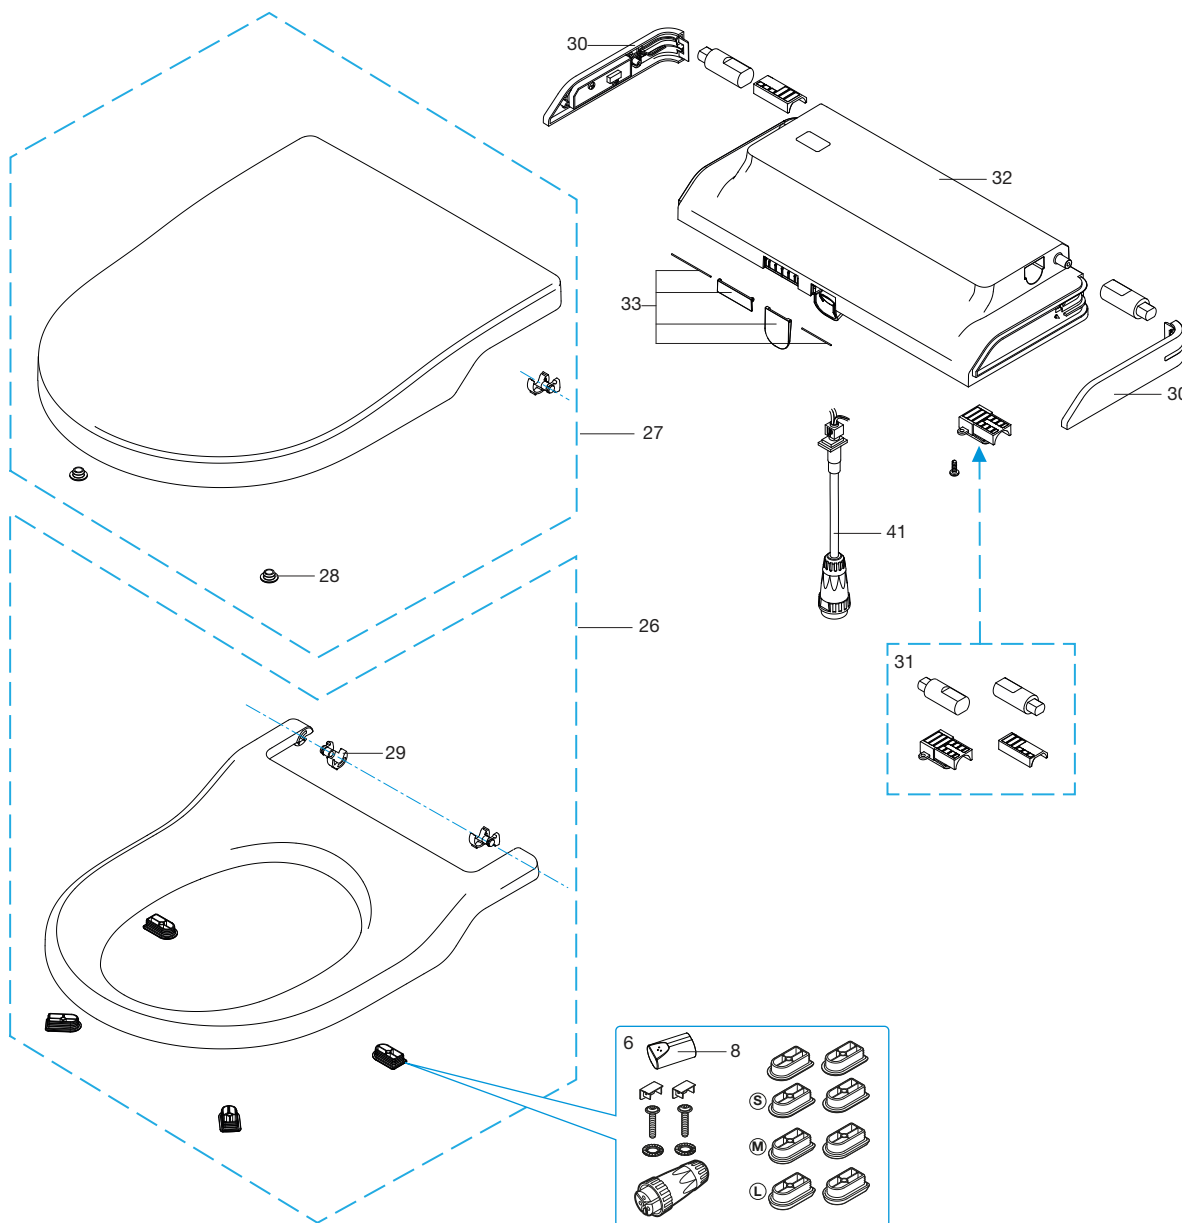

IN-WASH INSPIRA de PIE Floorstanding	
A803061..1	EU
A803061..2	UK
A803061..R	AU

IN-WASH INSPIRA SUSPENDIDO Wall-hang	
A803060..1	EU
A803060..2	UK
A803060..R	AU

6	AT0010500R
8	AT0012300R
26	AT0010900R
27	AT0010800R
28	2 un AI0000200R
29	2 un AT0011000R
30	AT0011200R
31	AT0011100R
31	AT0011500R
32	
33	
33	AT0011600R
41	AT0011900R