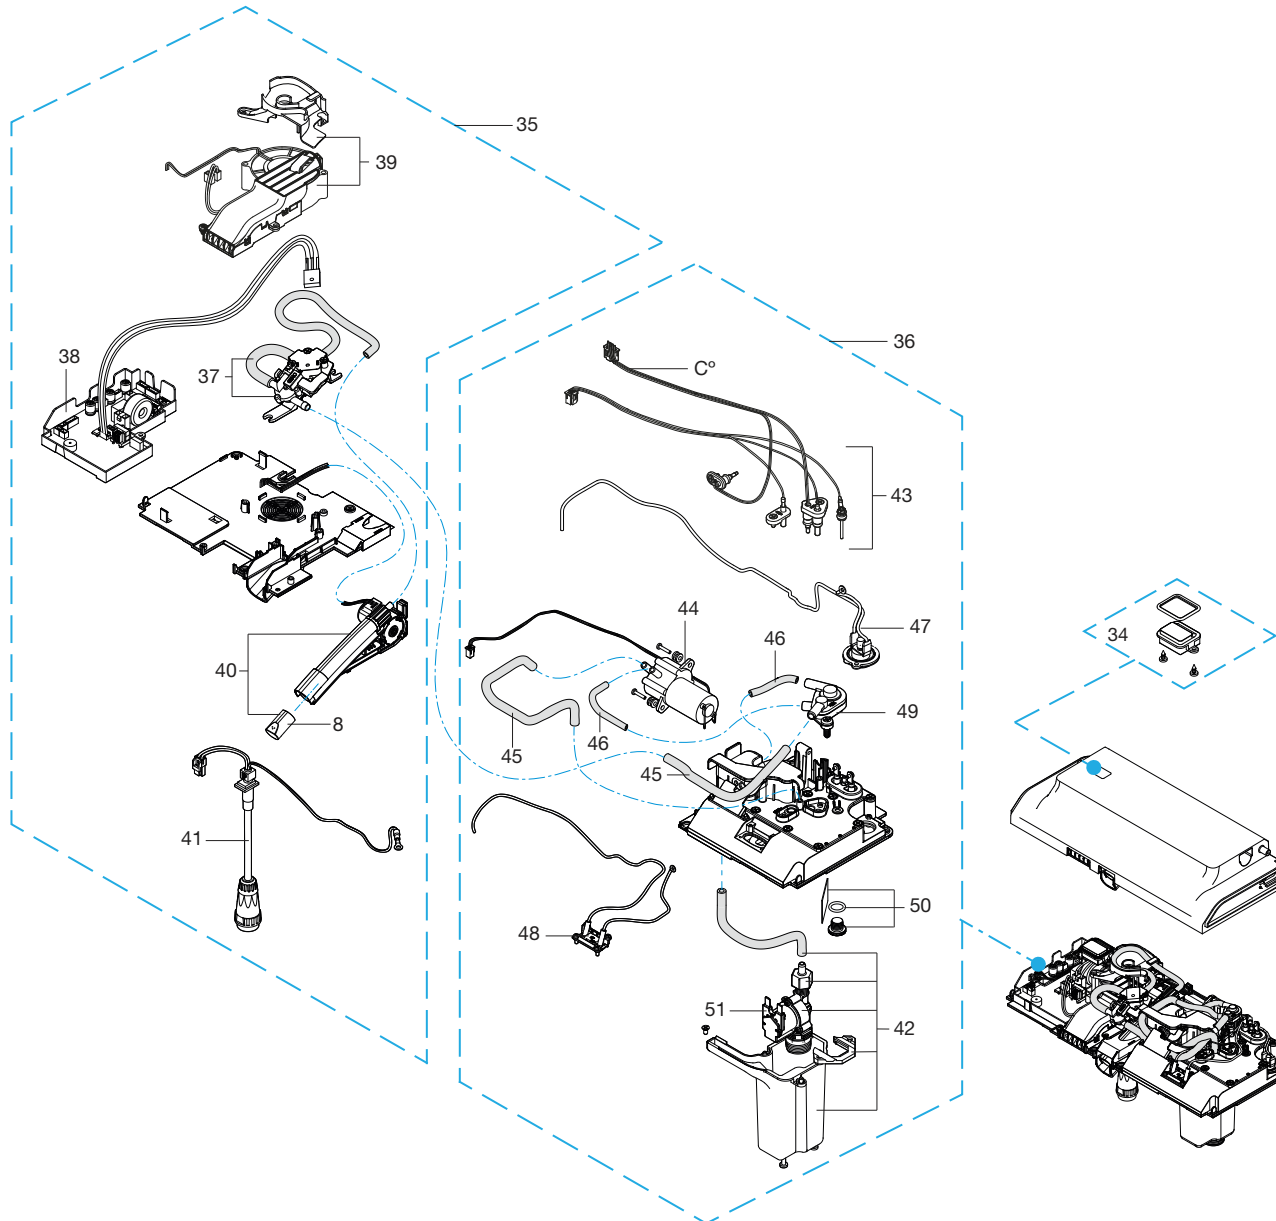

IN-WASH INSPIRA de PIE Floorstanding	
A803061..1	EU
A803061..2	UK
A803061..R	AU

IN-WASH INSPIRA SUSPENDIDO Wall-hang	
A803060..1	EU
A803060..2	UK
A803060..R	AU

8	AT0012300R
34	AT0011800R
35	AT0011300R
36	AT0011400R
37	AT0012400R
38	AT0012000R
39	AT0012100R
40	AT0012200R
41	AT0011900R
42	AT0011700R
43	AT0012700R
44	AT0012600R
45	
46	AT0013100R
47	
48	AT0012900R
49	
45	AT0012500R
46	
50	AT0012500R
51	AT0013000R