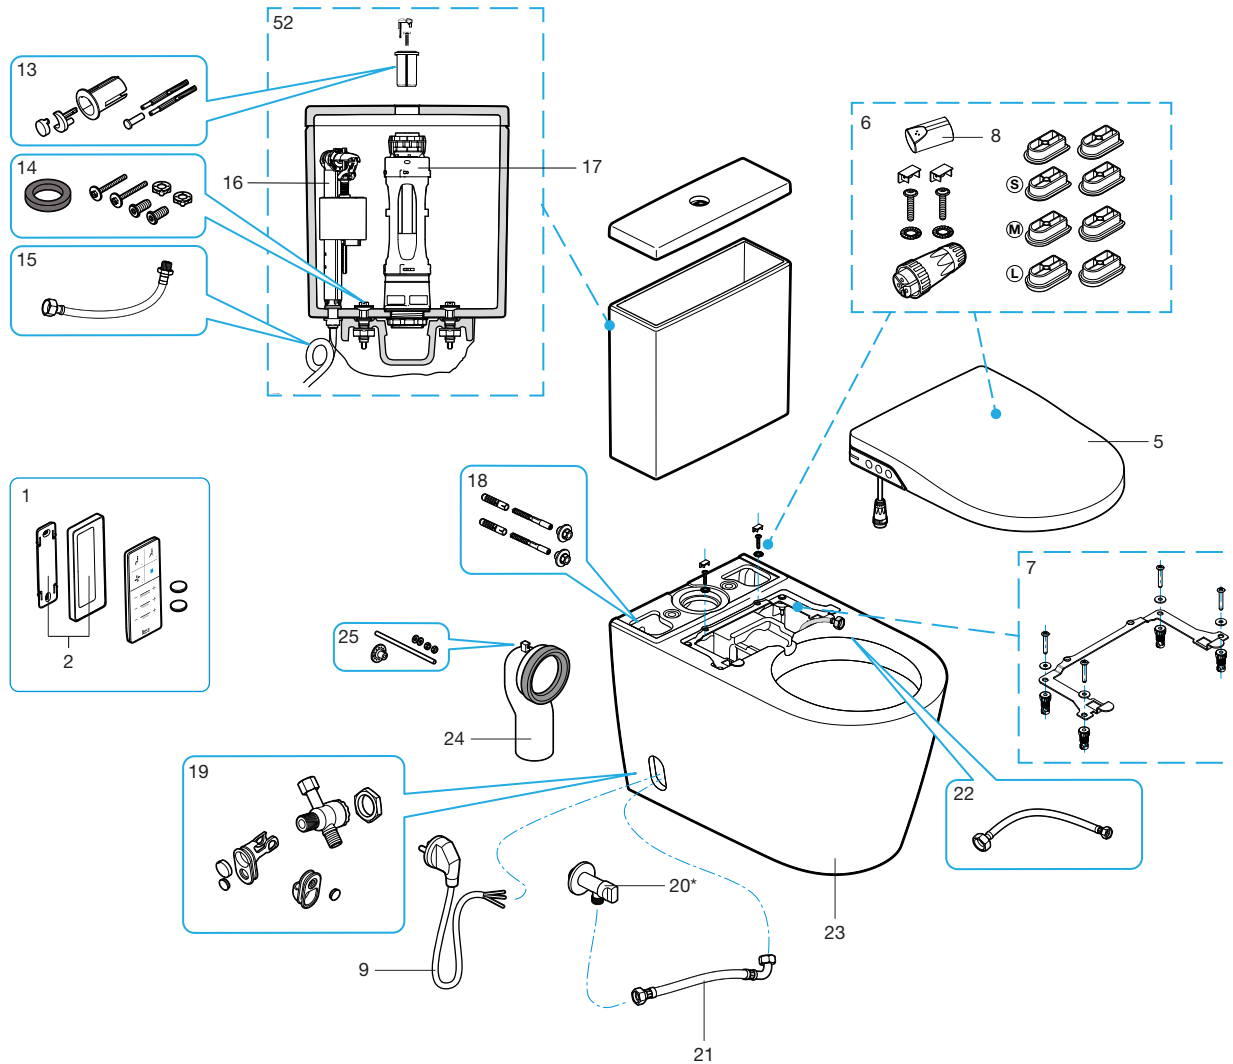

SMART TOILET IN-WASH INSPIRA

ACCESORIOS MODELOS DE PIE
Accessories floorstanding models

IN-WASH INSPIRA de PIE Floorstanding	
A803061..1	EU
A803061..2	UK
A803061..R	AU

1	AT0010600R	
2	AT0010700R	
5	AT0010400R	
6	AT0010500R	
7	AT0019100R	
8	AT0012300R	
9	AT0018800R	EU
	AT0018900R	UK
	AT0019000R	AU
13	AH0001700R	EU
14	AH0010500R	UK/AU
15	AG0141400R	EU: 3/8" M - 3/8" H
	AG0141600R	UK/AU: 3/8" M - 1/2" H
16	AH0002800R	EU
	A822062000	AU
	AH0010800R	UK
17	AH0000100R	EU
	A822657000	UK/AU
18	A822045400	
19	AT0019300R	
20	AG0141300R	
21	AG0141500R	EU/UK: 3/8" M - 3/8" H
		EU/UK: 1/2" H - 3/4" H
22	AG0148600R	AU: 3/8" M - 1/2" H
		AU: 1/2" H - 3/4" H
23	AT0019400R	
24	AV0007900R	EU/UK
		AU
25	2 un AV0035400R	
52	AT0019600R	EU
	AT0020200R	UK
	AT0020100R	AU

20 * No incluido para producto Australiano.
Not included for Australian product.