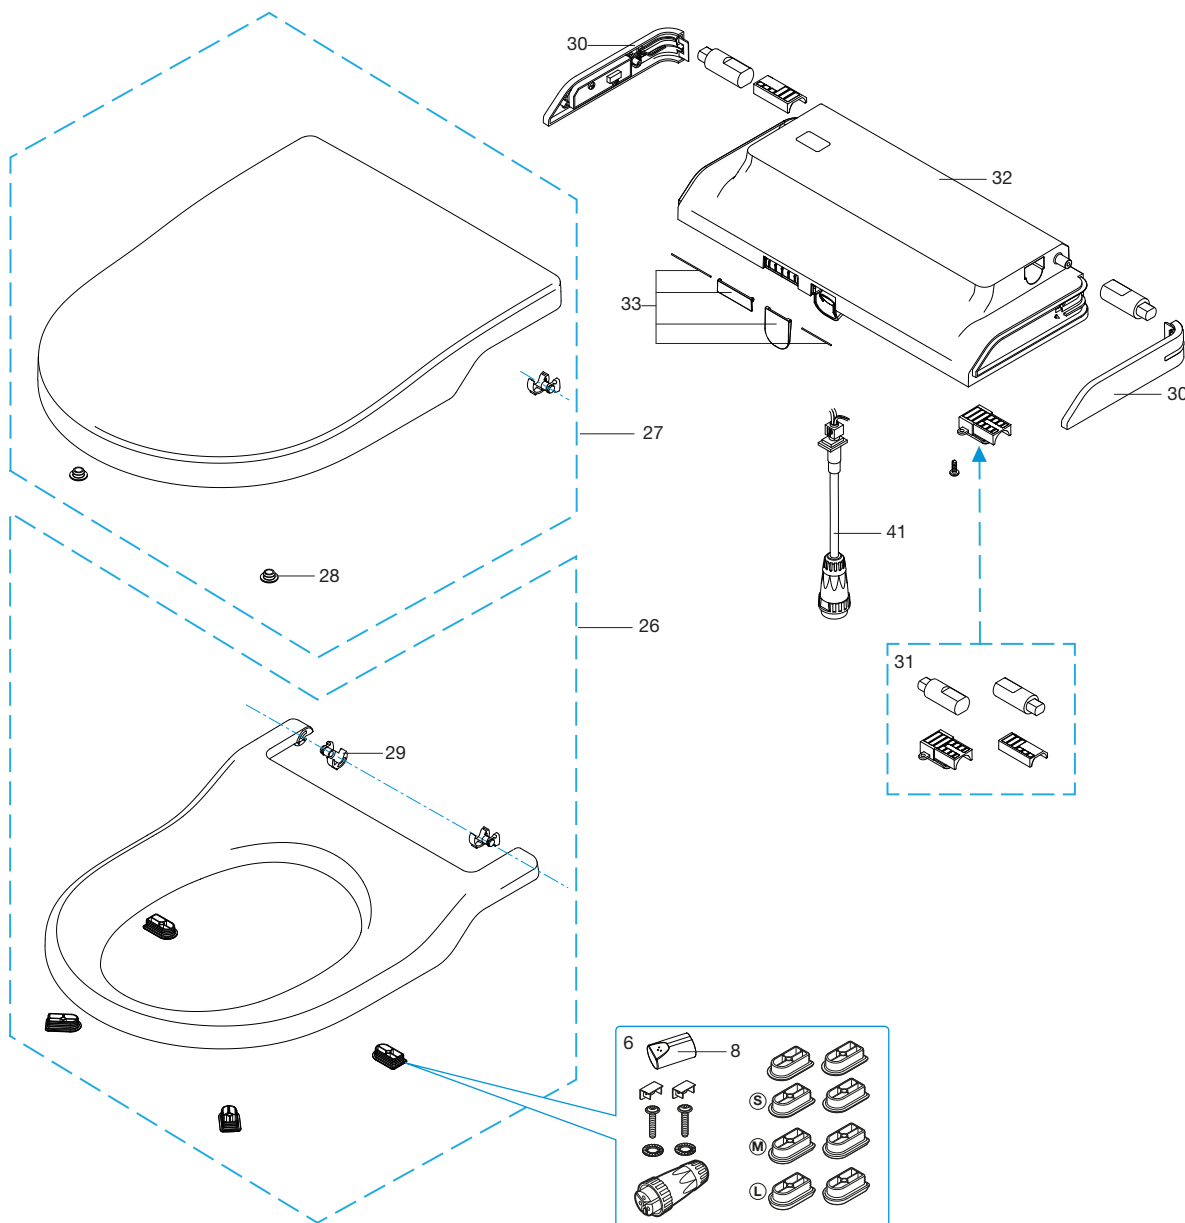

ASIENTO Y TAPA (COMPONENTES EXTERIORES)

Seat and cover (exterior components)

IN-WASH INSPIRA de PIE Floorstanding	
A803061..1	EU
A803061..2	UK
A803061..R	AU

IN-WASH INSPIRA SUSPENDIDO Wall-hang	
A803060..1	EU
A803060..2	UK
A803060..R	AU

6	AT0010500R
8	AT0012300R
26	AT0010900R
27	AT0010800R
28	2 un AI0000200R
29	2 un AT0011000R
30	AT0011200R
31	AT0011100R
31	AT0011500R
32	
33	
33	AT0011600R
41	AT0011900R