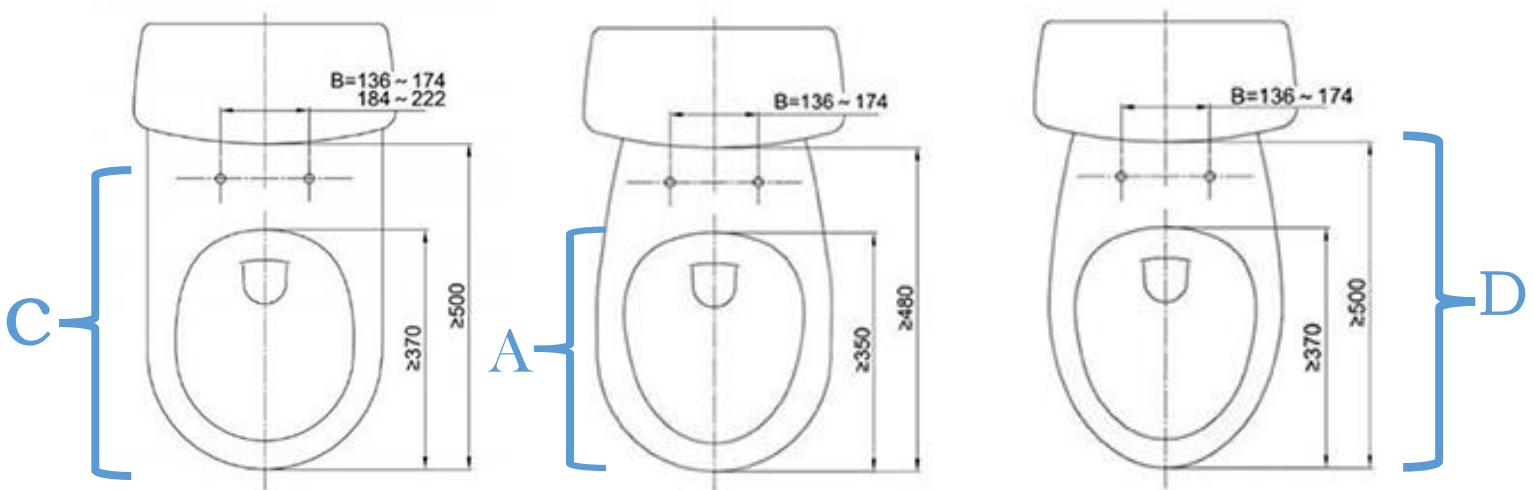

Maro FP non-electric bidet seat series can be installed on most toilets. To be sure which model fits best, see the measurements below.

Maro FP104 Fits best on D-shaped toilets, while FP108 fits on round toilets and FP106 fits on elongated toilets.

C =	FB104 430MM~474MM 16,9291~18,6614 Inchess	FB108 410MM~454MM 16,1417~17,874 Inches	FB106 430MM~474MM 16,9291~18,6614 Inchess
------------	--	--	--

A Equal to or greater then 14,5669 (370mm) Equal to or greater then 13,7795 inches (350mm)

D Equal to or greater then 19,685 Inches (500mm) Equal to or greater then 18,8976 Inches (480mm)

B= 136-174mm 5,35433- 6,85039Inches