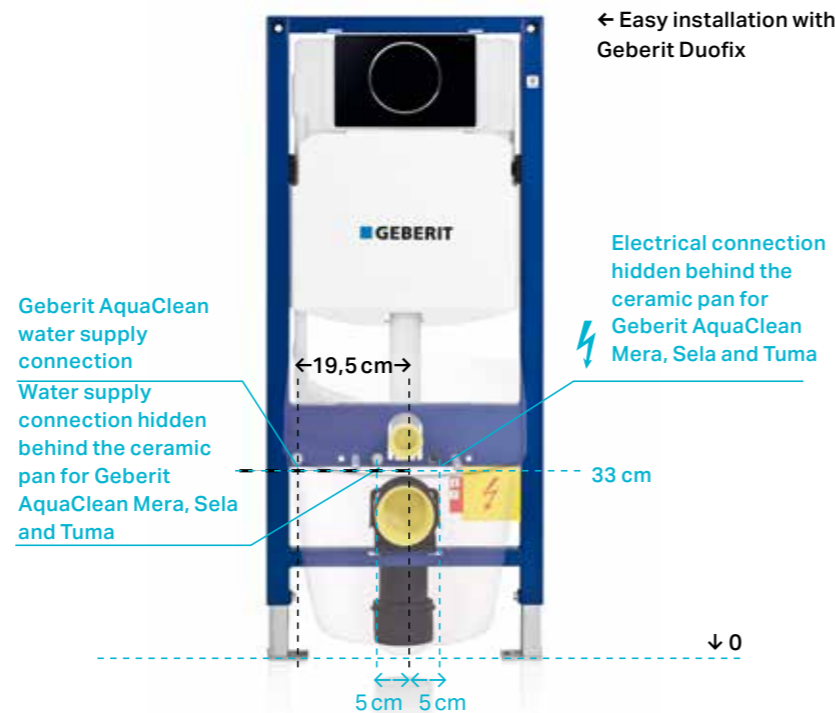

Easy Installation.

Solutions for every construction situation.

There are few construction situations in which a Geberit AquaClean shower toilet cannot be installed. All you need is connections to the power and water supply.

Geberit Duofix

Whether it is for a new construction project or a complete renovation, the Geberit Duofix with a concealed cistern offer a reliable solution. Since all the necessary connections have already been planned in, all AquaClean shower toilets can be installed and linked up to the power and water supply without any problems.

With a solution for all bathroom designs, Geberit Duofix is the backbone to any concealed wall-hung WC installation and can be installed pre-wall or into dry wall installations, giving you design freedom without having to worry about structural building work.

Whether it be installing the WC under a window, or moving it into a corner to make better use of the space, to needing odour extraction for a cloakroom, the Geberit Duofix range is so comprehensive there is a frame for all applications.

↑ Geberit Duofix for wall-hung WCs features a concealed cistern and offers a tried-and-tested solution for bathrooms of all sizes. All the necessary fitting points are planned in advance, so connecting any AquaClean model to water and power supply is quick and easy.

Geberit Monolith sanitary module

If there is already a cistern in front of the wall or it is just not possible to conceal the cistern inside the wall due to either time, budget or the basic structure of the building, the Geberit Monolith sanitary module offers a further alternative. Hidden beneath an elegant glass surface is an ultra-slim cistern and all the required sanitary technology. The Monolith is designed to be mounted quickly and without much effort and can be connected to existing water supply lines and waste pipes. This can be an ideal solution if you want to keep the beauty of existing wall work or want to add a modern twist to your dream bathroom.