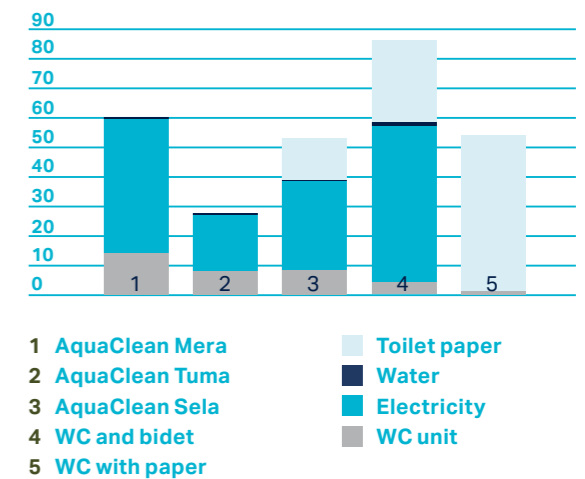

Geberit is currently the leading provider of shower toilets in Europe and boasts over 40 years of experience in developing and manufacturing these sanitary solutions.

Geberit has its own research and development facilities in Switzerland and now markets AquaClean products in 13 European countries.

↑ The Mera river's head-stream in Switzerland, embodies the freshness and cleansing power of water and is a perfect eponym for the Geberit AquaClean Mera shower toilet.

Sustainable products. For sustainable construction.

In terms of environmental footprint, Geberit's shower toilet complete solutions deliver outstanding results and are comparable with conventional toilets requiring the use of toilet paper. Compared to the consumption of paper, the additional water used by a shower toilet is only a minor factor, whereas the production of toilet paper and the power this consumes play a more significant role. Geberit AquaClean products allow users to save more energy by individually adjusting the product settings, thus reducing their environmental impact even further. In standby mode (economy mode), all AquaClean models consume no more than 0.5 watts of energy when in use. All Geberit AquaClean models come with an economy mode and comply with the European Ecodesign Directive.

Geberit AquaClean shower toilets compared to conventional toilets, electricity, toilet paper and bidets

The graph shows the environmental impact estimated using the IMPACT World+ method.