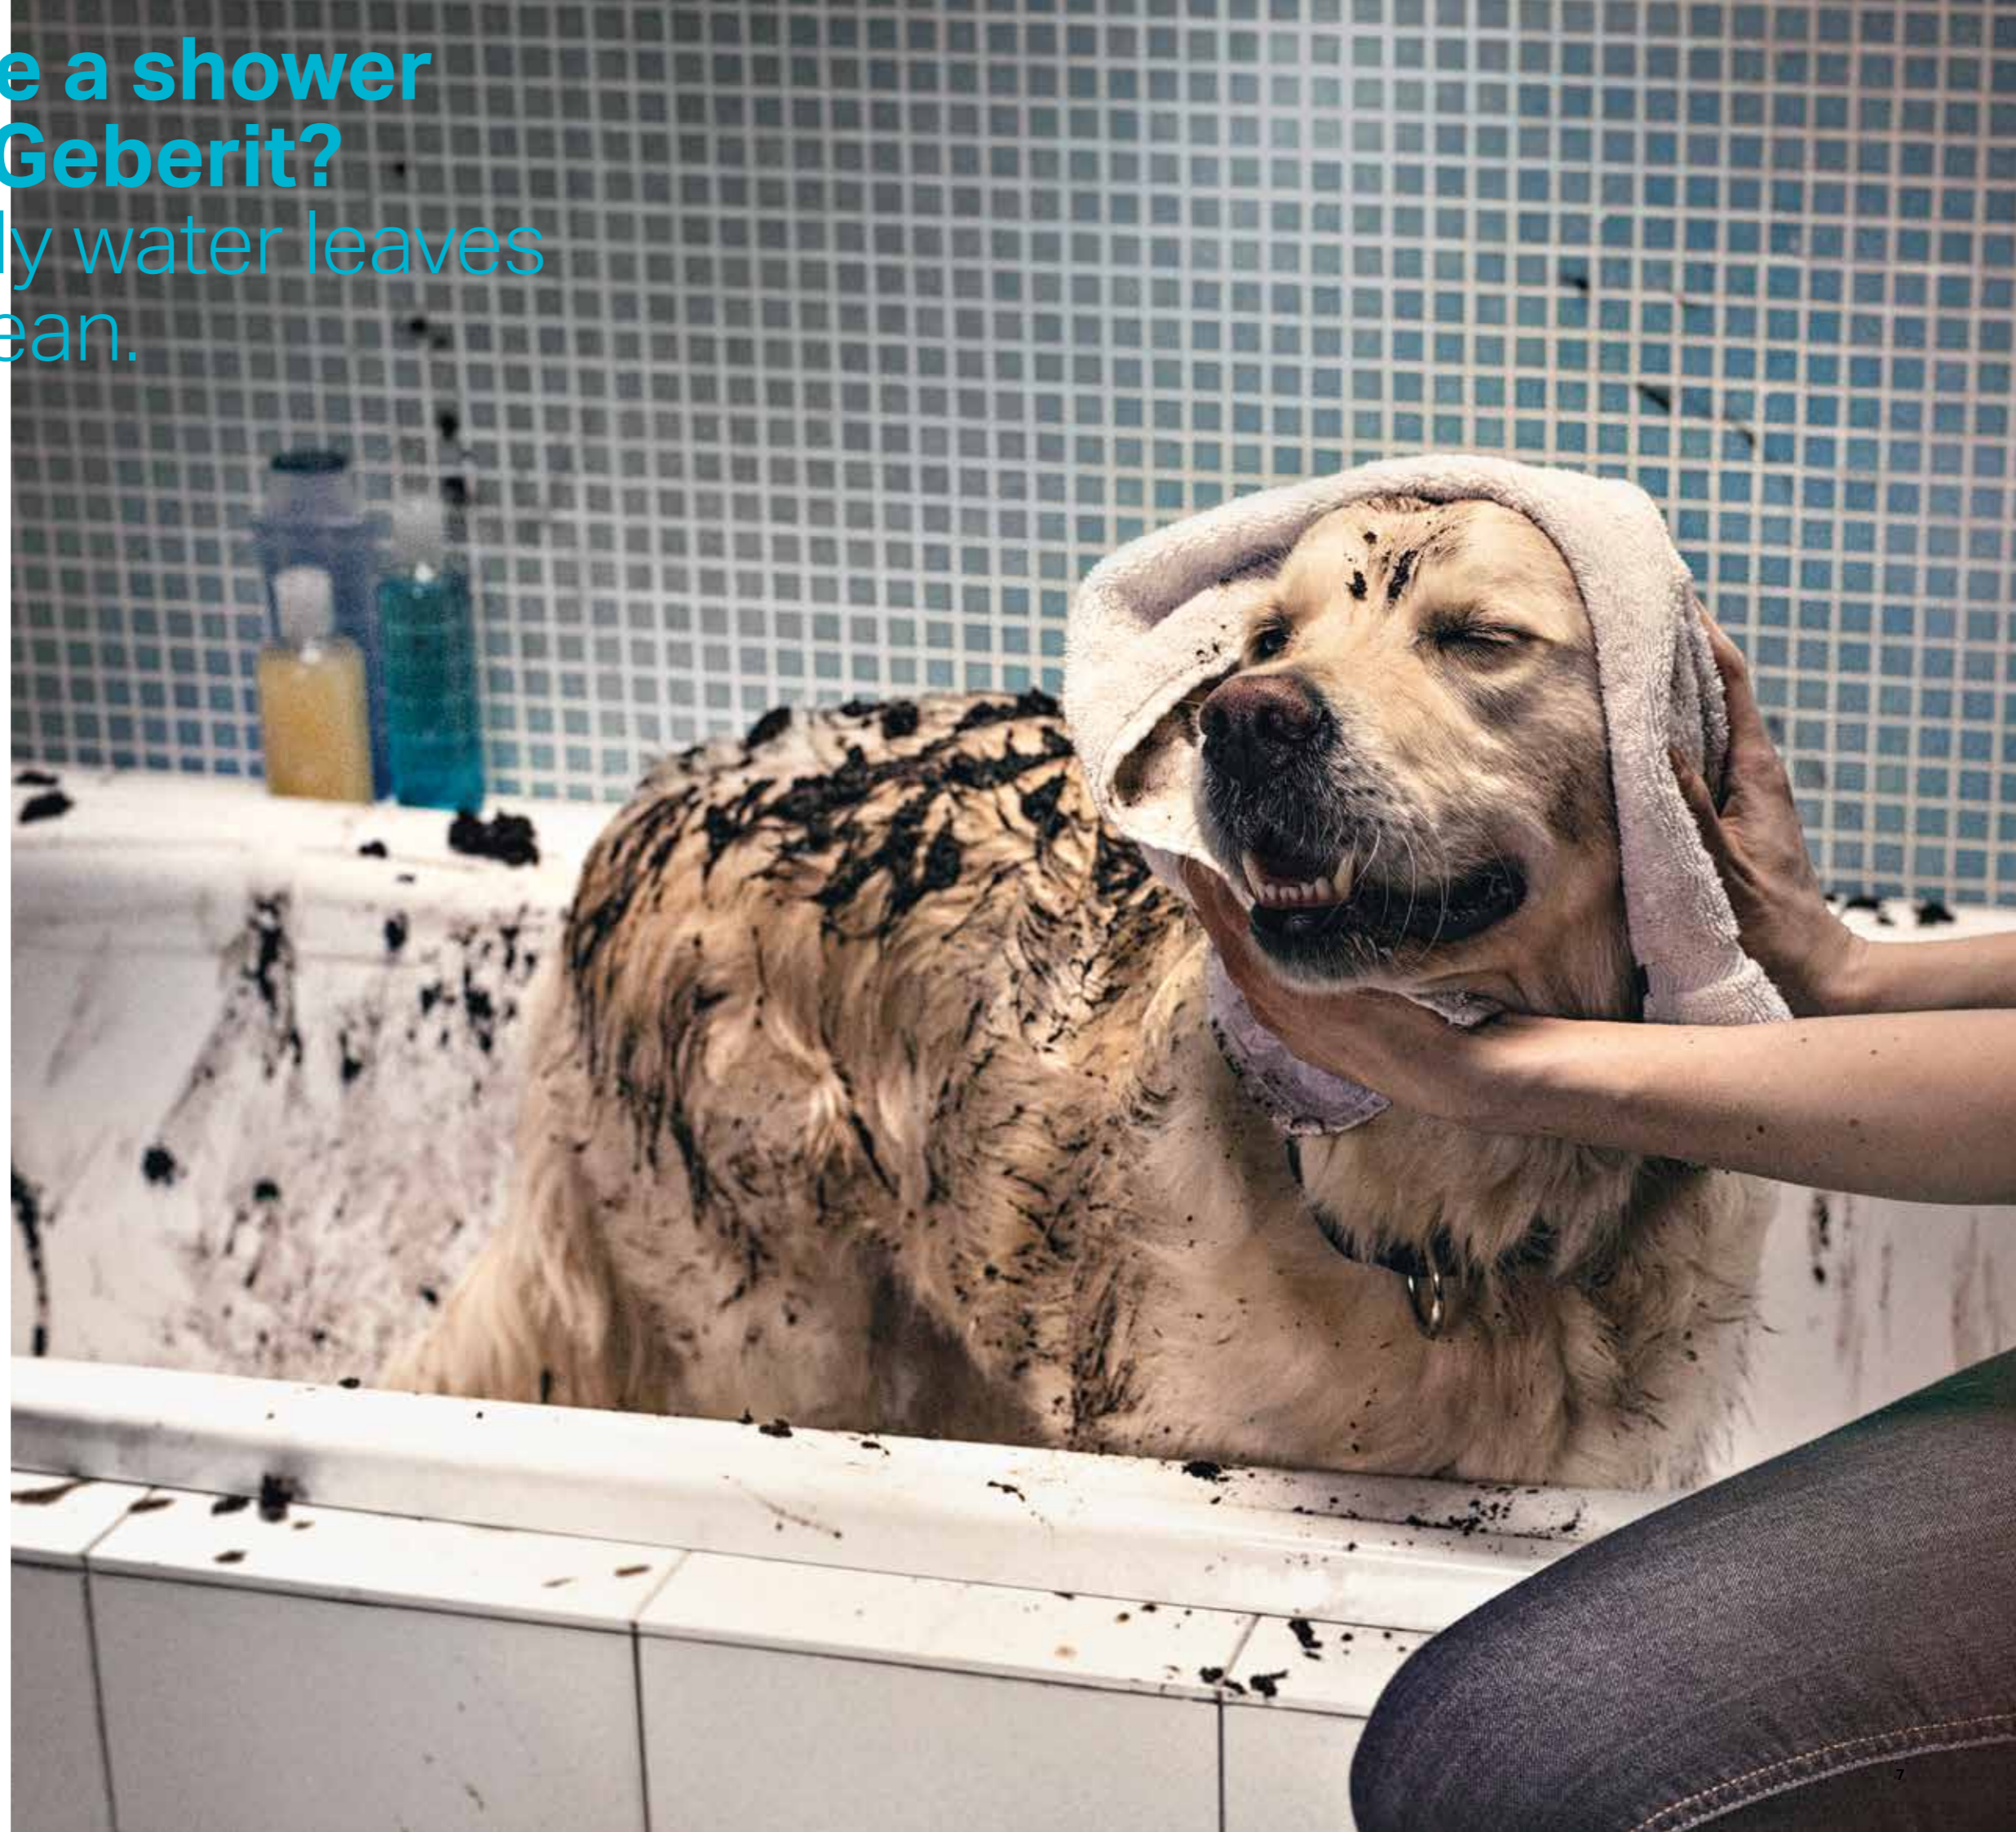

Why choose a shower toilet from Geberit?

Because only water leaves you really clean.

Cleaning your hands with just paper and wet wipes or even wiping yourself clean instead of taking a shower – most people would probably never consider doing either of these things. Taking a shower is simply part of our daily life. And let's be honest, do you really feel clean after wiping yourself with toilet paper?

The idea of cleaning sensitive, intimate parts of the body with water is nothing new, which is why in many countries you will often find a bidet or a water hose next to the WC.

Geberit's shower toilets cleverly combine the functionality of a WC and a bidet, allowing you to stay sitting comfortably after using the toilet and enjoy a feeling of freshness and cleanliness at the touch of a button. What's more, thanks to their perfect blend of design and technology, the Geberit shower toilets do not take up any more space than conventional WCs.