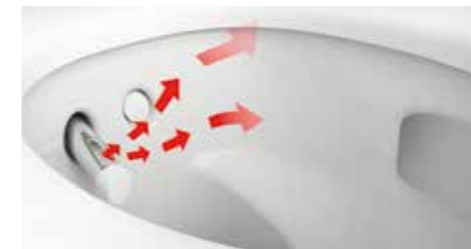

Dryer

The dryer arm automatically aligns itself with the last position of the spray arm to ensure an optimal drying performance. The intelligent dryer functionality takes into account the change in the skin's sensitivity to heat as it dries.