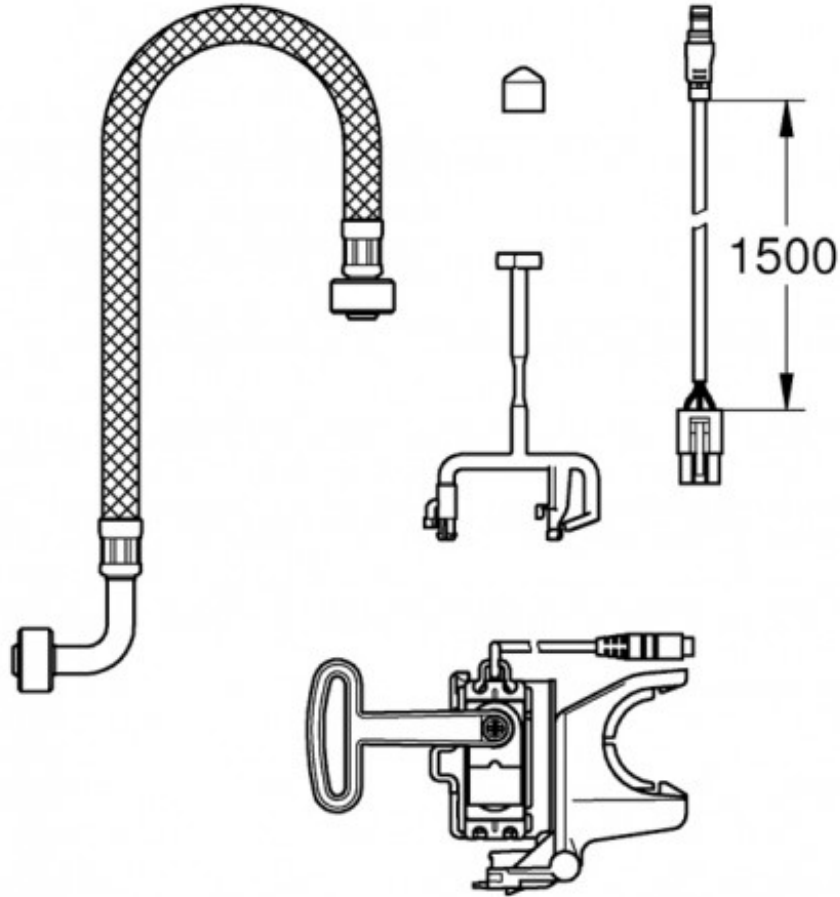

GROHE SENSIA ARENA AUTOMATIC FLUSH INSTALATION KIT

46944000
\$499.00

5

Guarantee

5 Year Guarantee

Residential/Light Commercial

Suitable for Residential/Light Commercial Use (Kitchens, Bathrooms and Laundries in Motels, Hotels and Retirement Villages)

Made in Germany

Designed & Engineered in Germany

The sensor will detect you approaching and run the automatic cleaning programme. You can also set it so that the toilet flushes automatically when you stand up. Finally this kit allows the user the ability to flush via the remote and smartphone app.